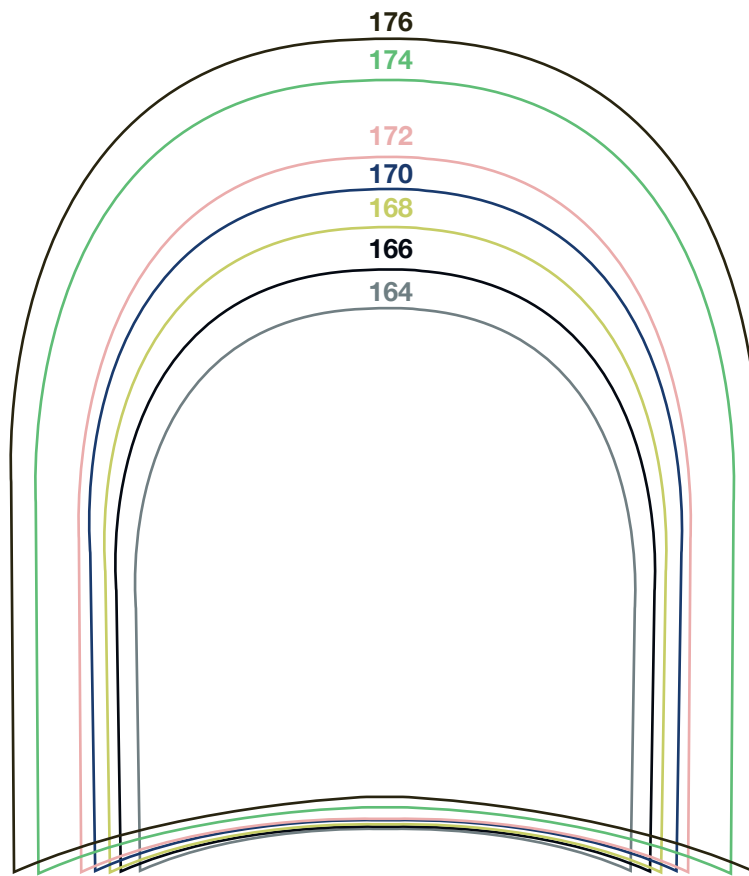

GAMME TRADITION
GABARITS TAILLES SEMELLES

TRADITION RANGE
SOLE SIZE TEMPLATES

150 mm

6 inch

impression taille réelle 100%/ printing full size 100%